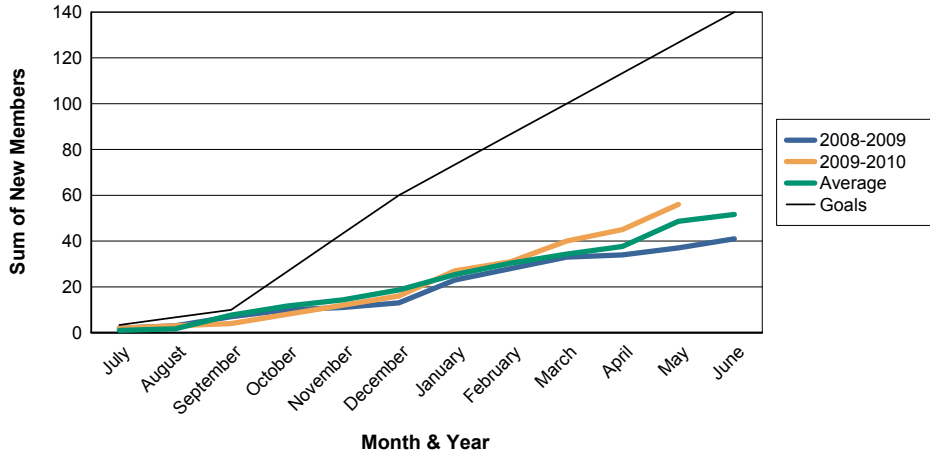

3 Year Comparisons for GMT Constitutional Area 4

By GMT District

As of May 2010

Sum of New Clubs/ Month & Year

For District 120

Sum of Dropped Clubs/ Month & Year

For District 120

Sum of Net Clubs/ Month & Year

For District 120

Sum of Charter Members/ Month & Year

For District 120

3 Year Comparisons for GMT Constitutional Area 4

By GMT District

As of May 2010

Sum of New Members/ Month & Year

For District 120

Sum of Dropped Members/ Month & Year

For District 120

Sum of Net Members/ Month & Year

For District 120