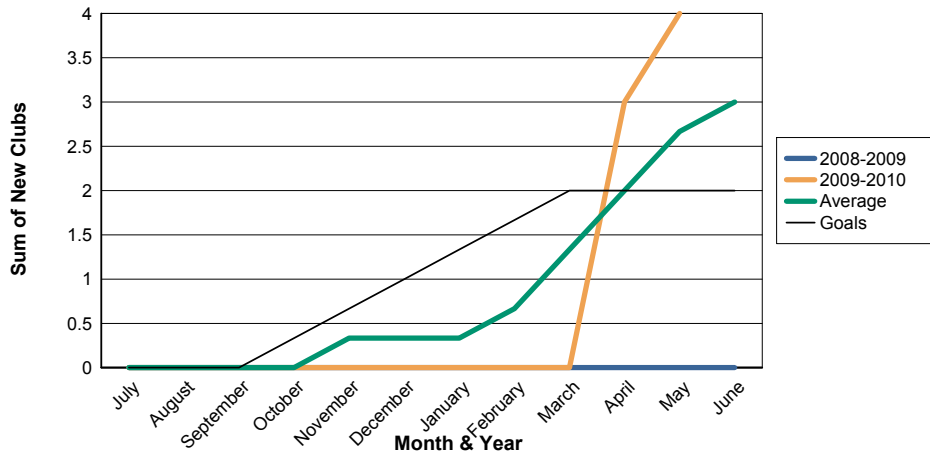

3 Year Comparisons for GMT Constitutional Area 4

By GMT District

As of May 2010

Sum of New Clubs/ Month & Year

For District 120

Sum of Dropped Clubs/ Month & Year

For District 120

Sum of Net Clubs/ Month & Year