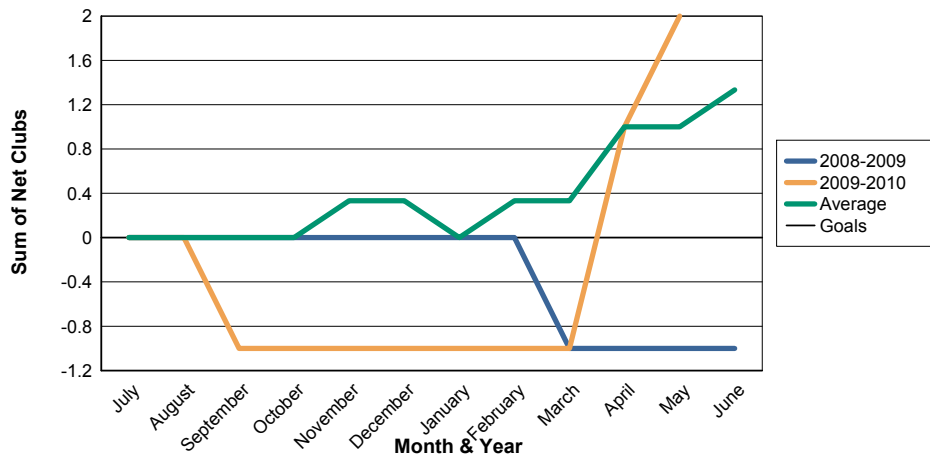

Sum of Net Clubs/ Month & Year

For District 120