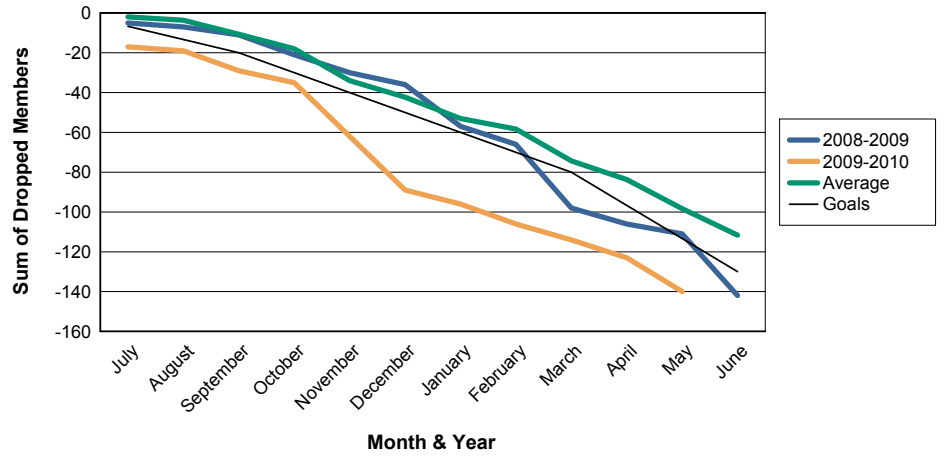

For District 120

Sum of Charter Members/ Month & Year

For District 120

3 Year Comparisons for GMT Constitutional Area 4

By GMT District

As of May 2010

Sum of New Members/ Month & Year

For District 120

Sum of Dropped Members/ Month & Year

For District 120

Sum of Net Members/ Month & Year

For District 120