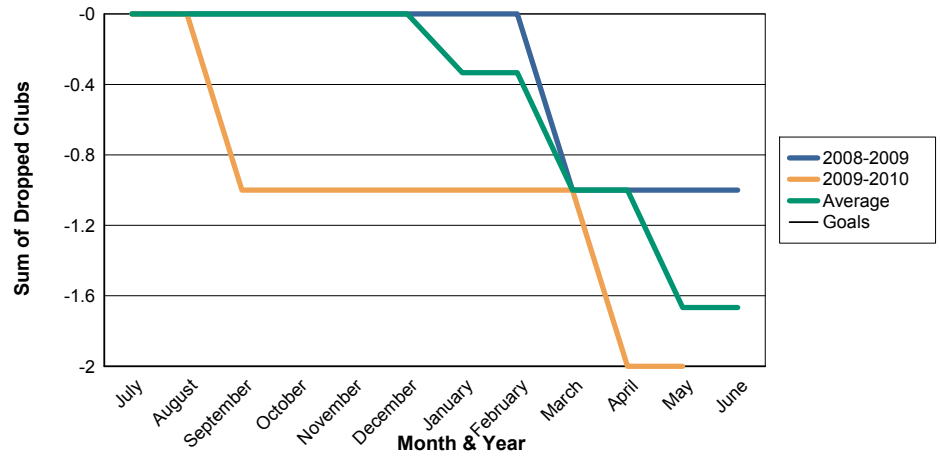

3 Year Comparisons for GMT Constitutional Area 4

By GMT District

As of May 2010

Sum of New Clubs/ Month & Year

For District 120

Sum of Dropped Clubs/ Month & Year

For District 120

Sum of Net Clubs/ Month & Year