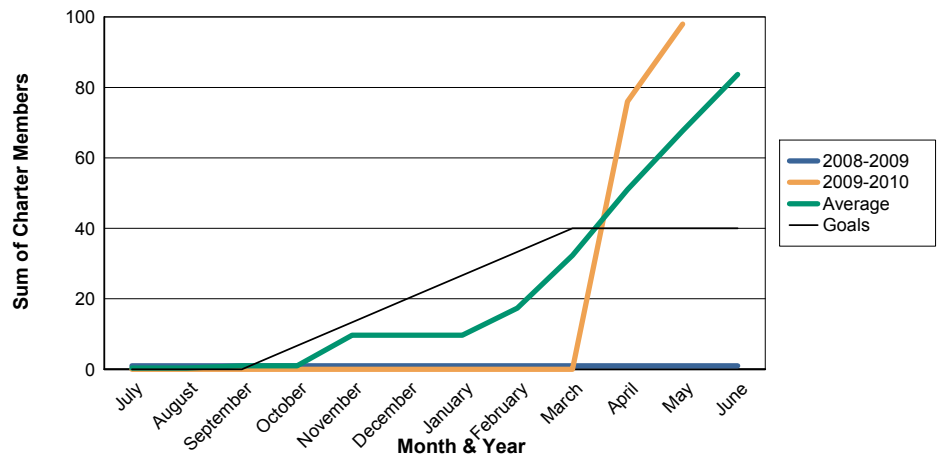

3 Year Comparisons for GMT Constitutional Area 4

By GMT District

As of May 2010

Sum of New Clubs/ Month & Year

For District 120

Sum of Dropped Clubs/ Month & Year

For District 120

Sum of Net Clubs/ Month & Year

For District 120

Sum of Charter Members/ Month & Year

For District 120

3 Year Comparisons for GMT Constitutional Area 4

By GMT District

As of May 2010

Sum of New Members/ Month & Year

For District 120